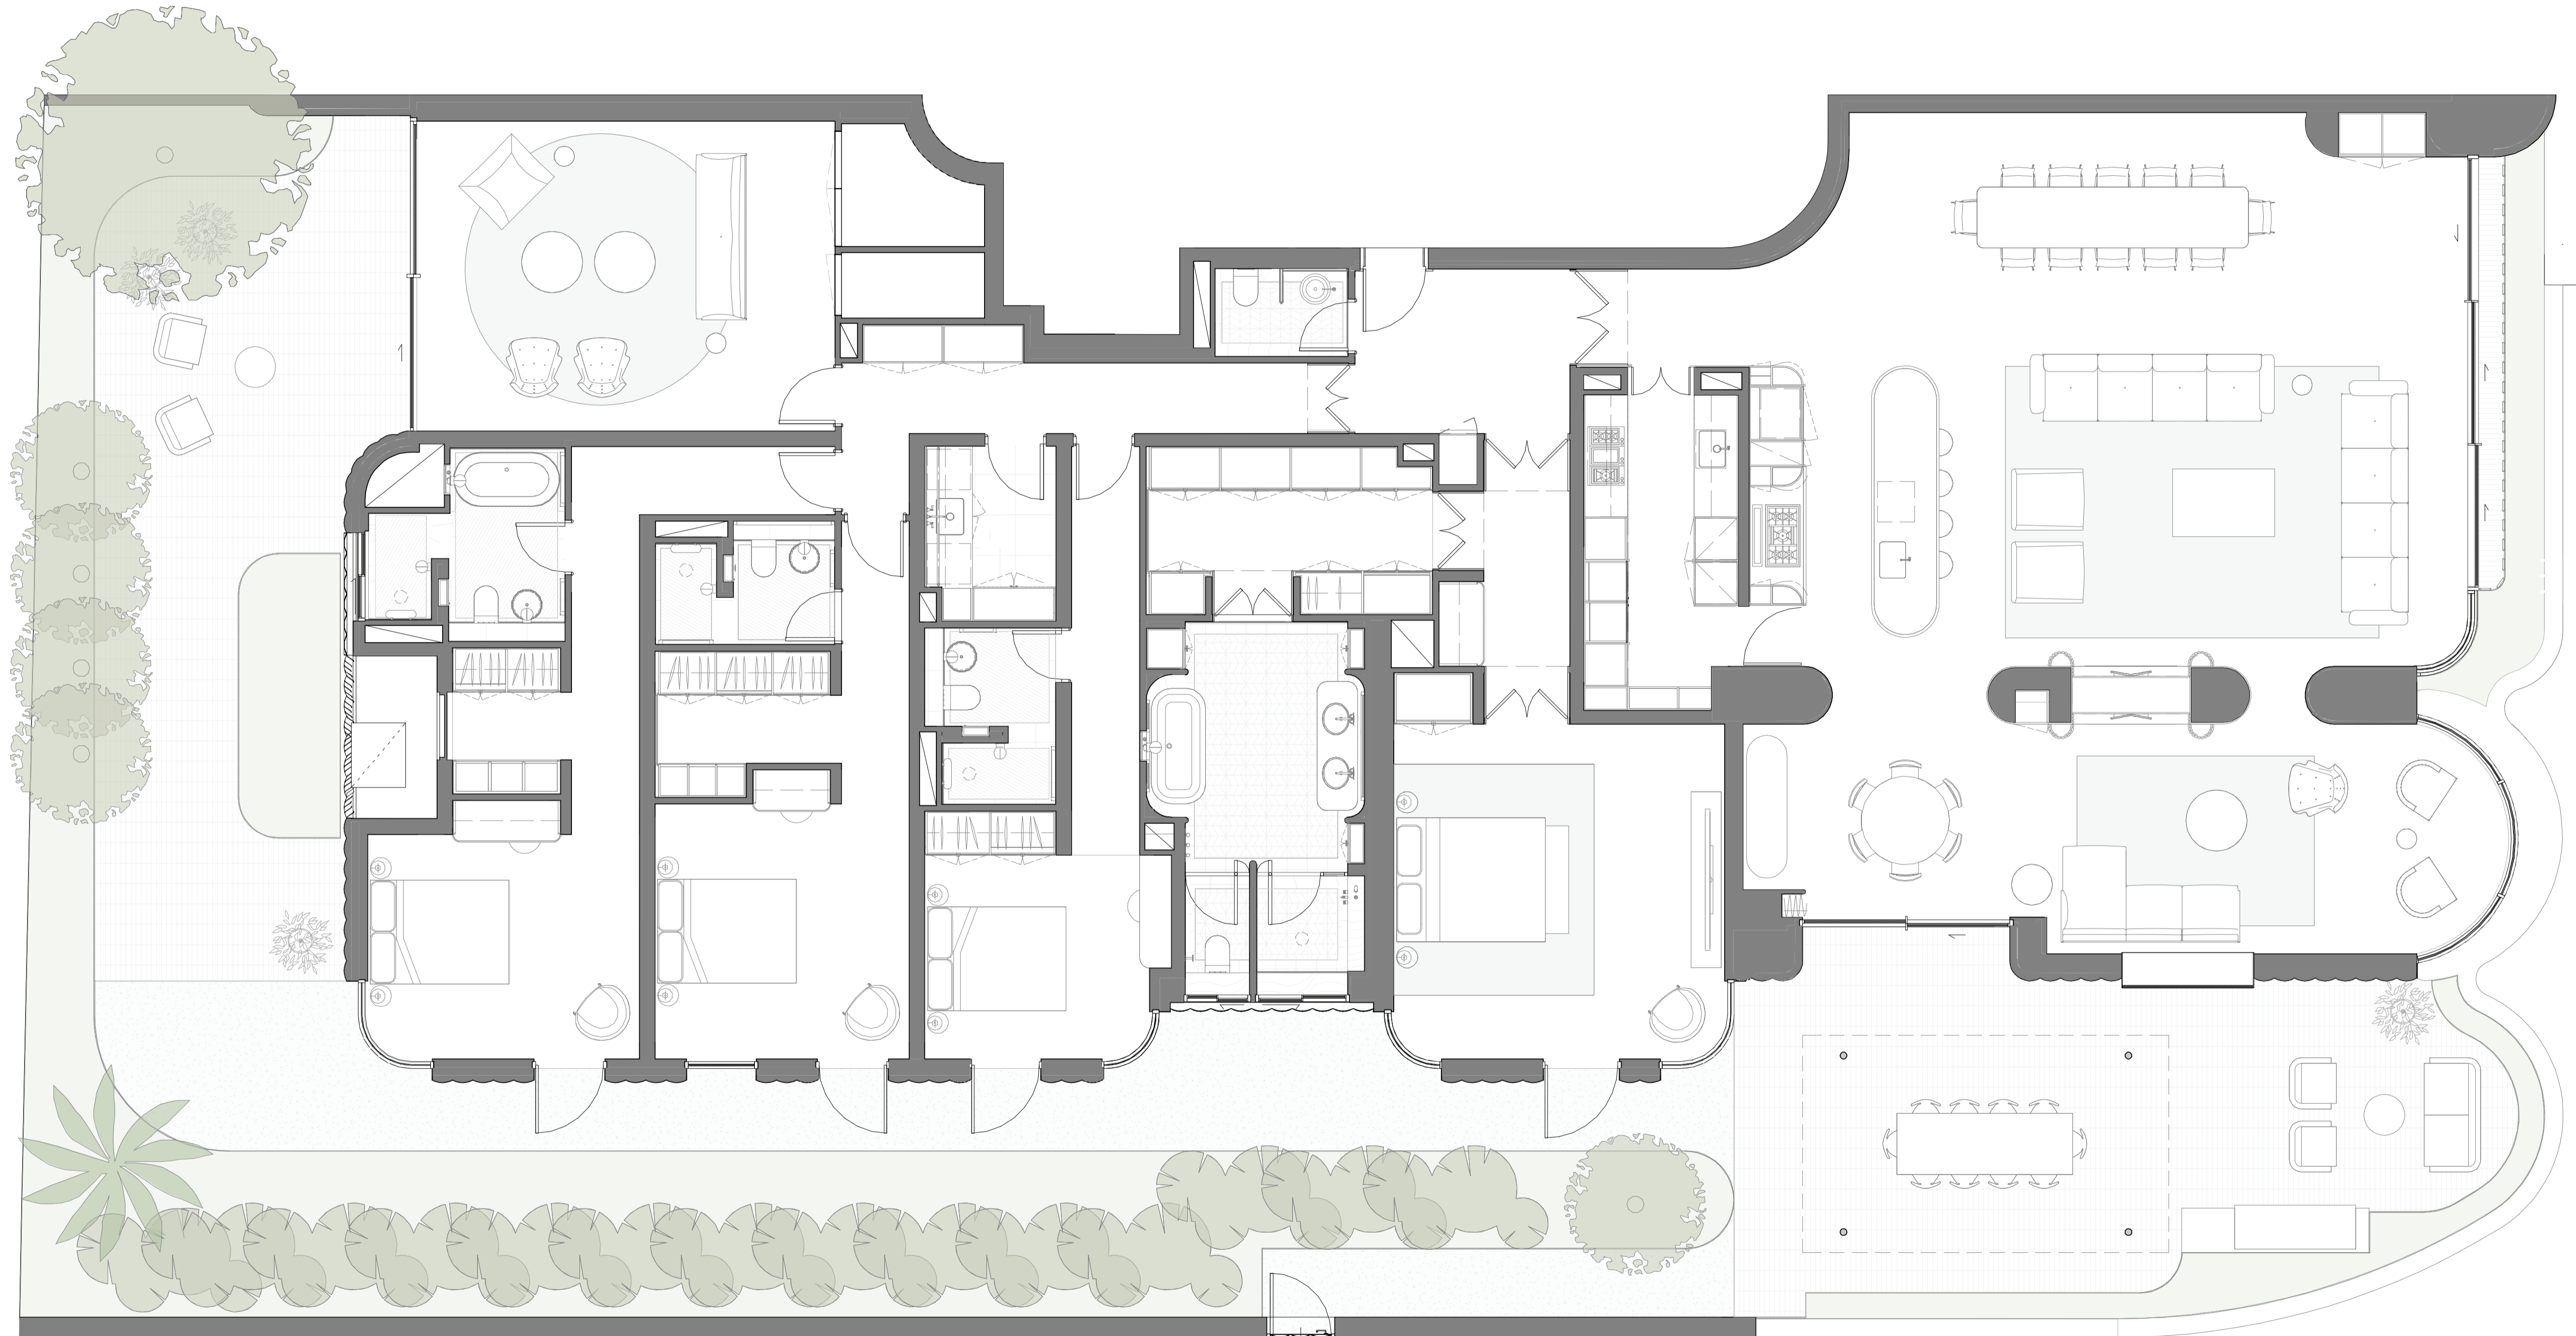

BILLYARD ^{Ave}

RESIDENCE 01

INTERNAL	370sqm
COURTYARD	219sqm
BASEMENT STORAGE	14sqm
CARPARK	39sqm
TOTAL	642sqm