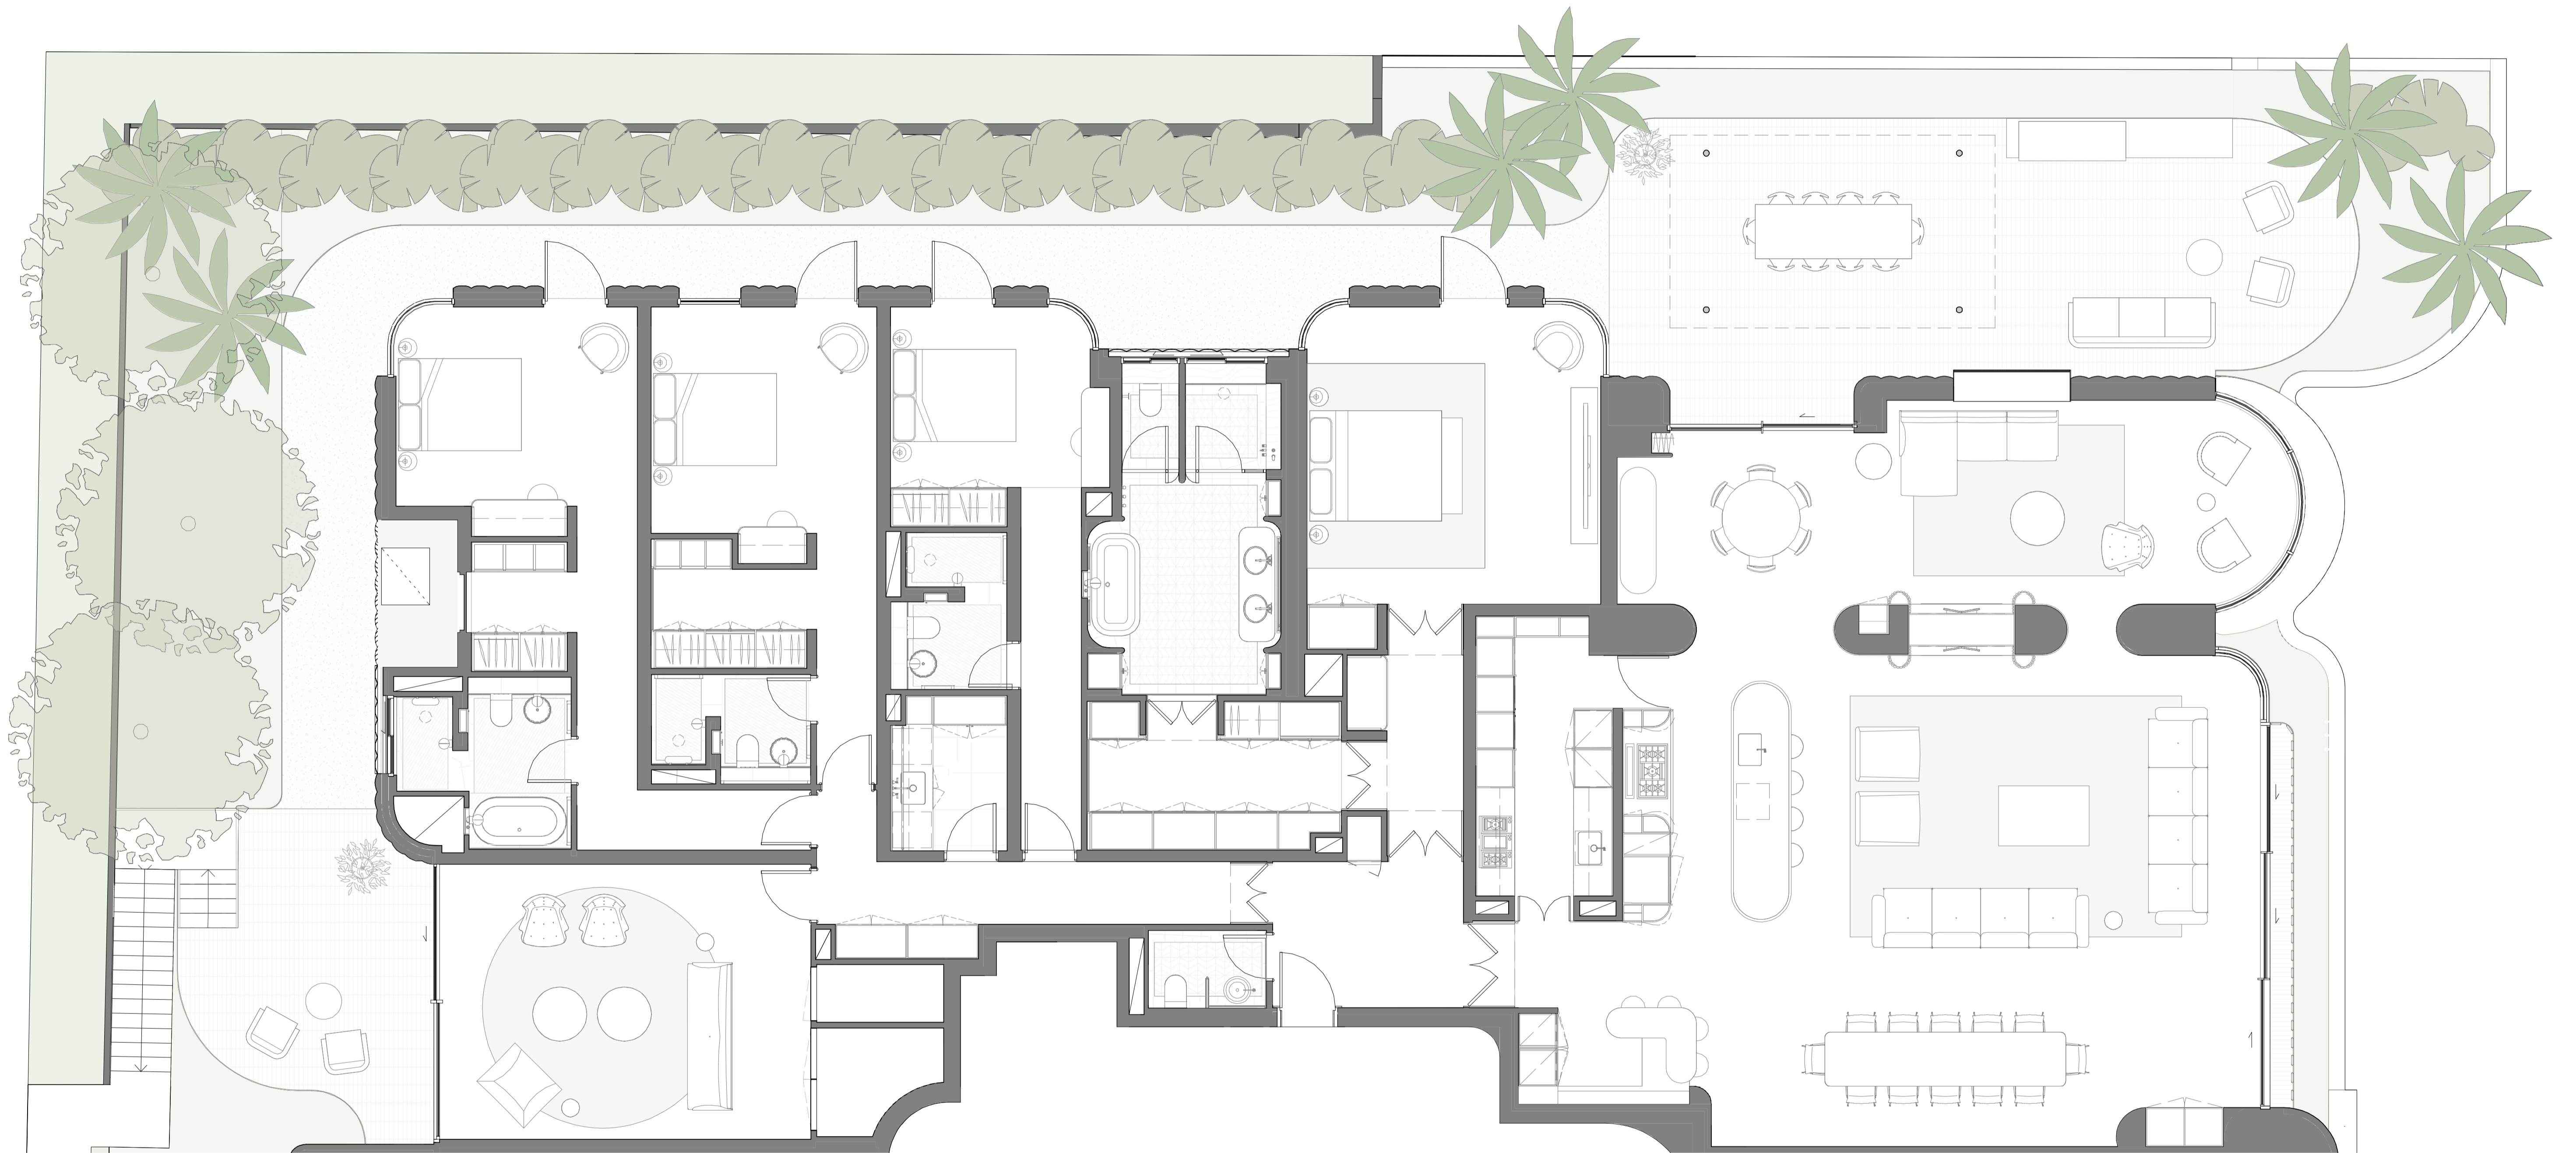

BILLYARD ^{Ave}

RESIDENCE 02

INTERNAL	375sqm
COURTYARD	222sqm
BASEMENT STORAGE	9sqm
CARPARK	39sqm
TOTAL	645sqm